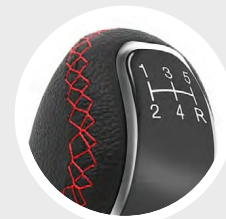

Diversity of designs & finishes

Available in various finishes: chrome, brushed, matte or with colour accents